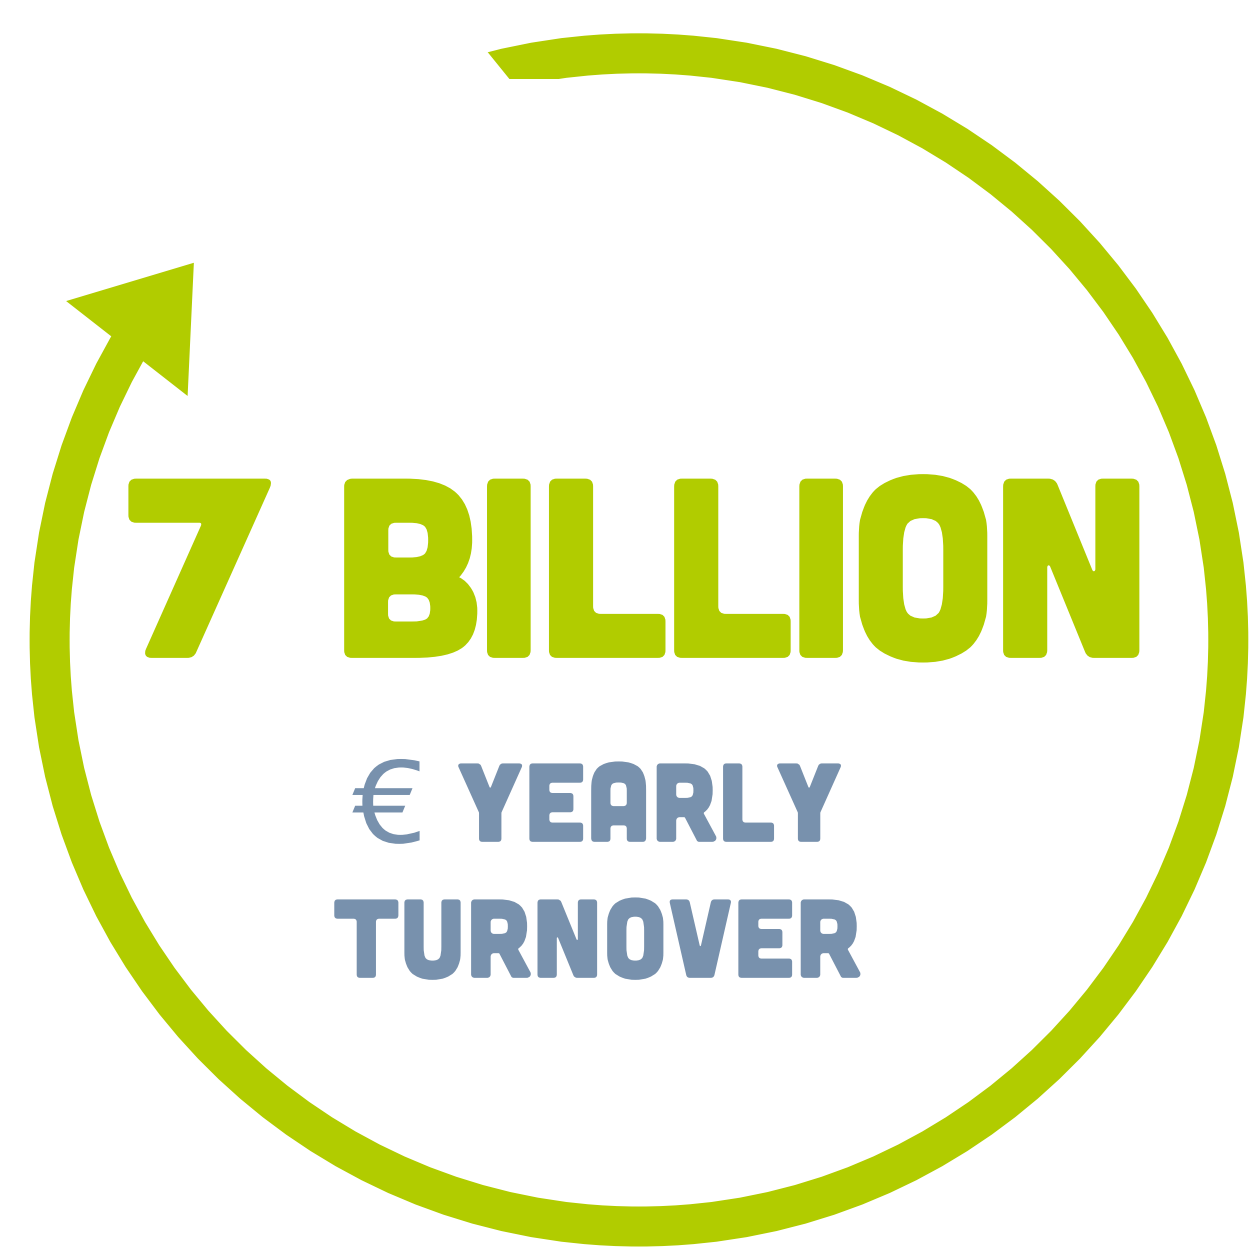

GYPSUM IN EUROPE

A LOCAL RESOURCE FOR A SIGNIFICANT INDUSTRY

154 GYPSUM QUARRIES

JOBS
STATS FROM 2012

DIRECT 28,000	INDIRECT 300,000	PLASTER BOARD INSTALLERS 1,100,000
--------------------------------	-----------------------------------	-----------------------------------------------------