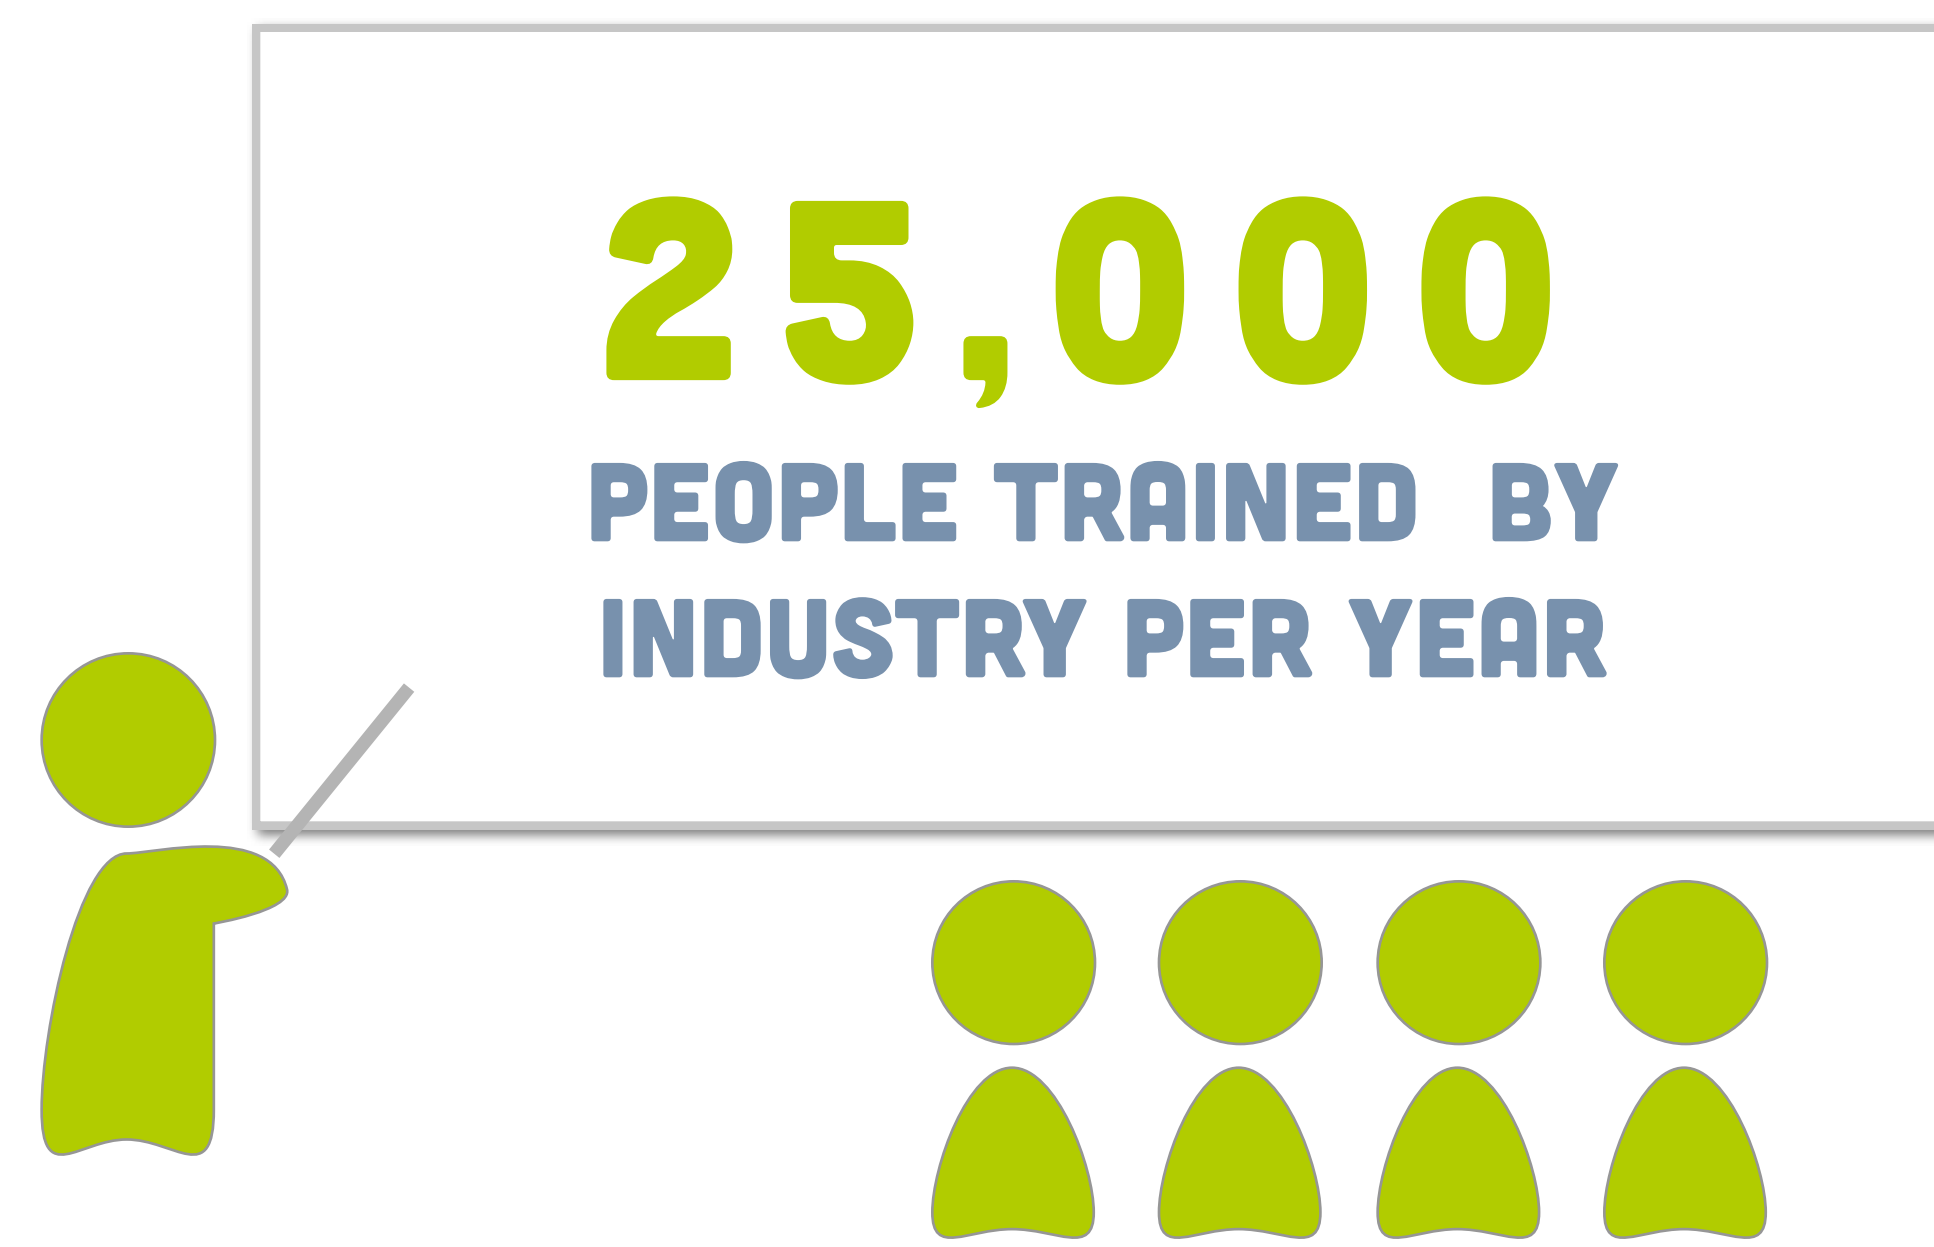

GYPSUM IN EUROPE

A LOCAL RESOURCE FOR A SIGNIFICANT INDUSTRY

154 GYPSUM QUARRIES

JOBS
STATS FROM 2012

DIRECT 28,000	INDIRECT 300,000	PLASTER BOARD INSTALLERS 1,100,000
--------------------------------	-----------------------------------	-----------------------------------------------------